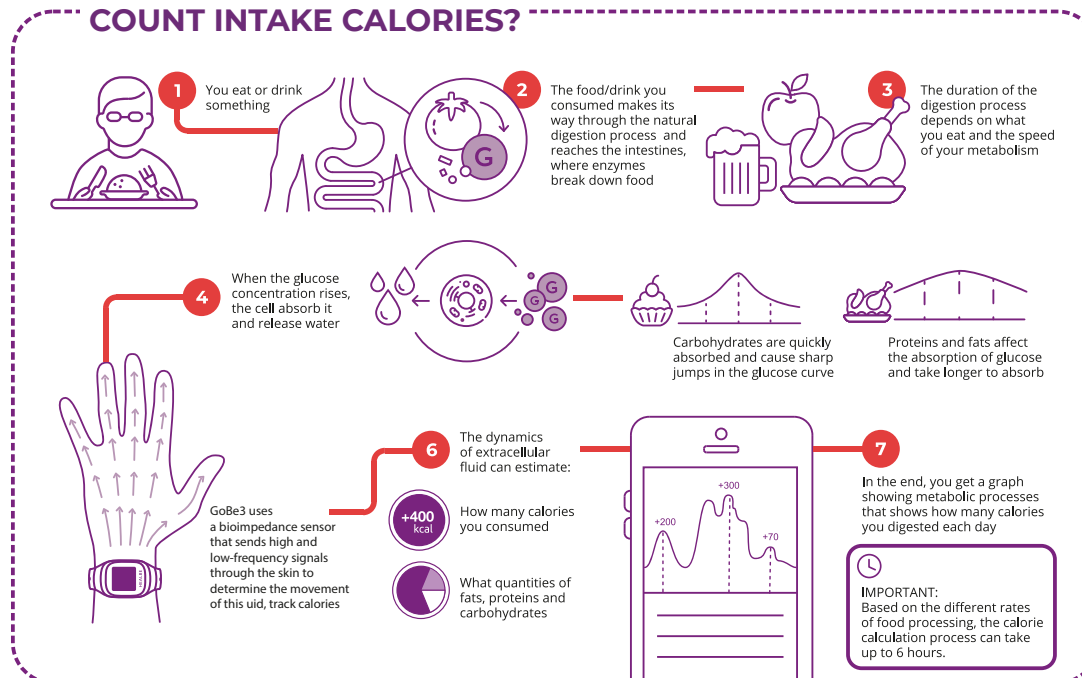

INFOGRAPHICS

Download

Infographics is an outline of the GoBe3 band or its accessories, or technology breakdown.

It is used for graphical representation of the band and its accessories or its main components, or for a concise breakdown of the technology.

HOW DOES GoBe3 COUNT INTAKE CALORIES?

PRESENTATIONS

Download a template

HEALBE
GoBe3

MEET A NEW GENERATION OF WEARABLES!

THE 1ST IN THE WORLD SMART BAND THAT TRACKS CALORIE INTAKE AND HYDRATION, EMOTIONAL TENSION WITHOUT MANUAL LOGGING.