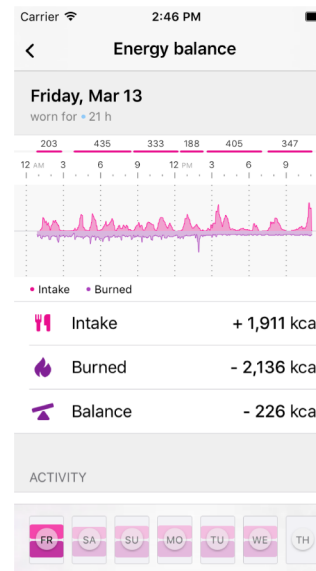

BAND DISPLAYS

[Download](#)

The main band displays are used either in band render mockups or as a separate element to illustrate navigation in the band interface.

APP SCREENS

Download

HEALBE app screenshots are used as a primary part for advertisement communication.

They are used to display readings, GoBe band and HEALBE app interaction and build graphs.

PHOTOS

PHOTO OF THE BAND AND PACKAGING

Photos of the band, the charger, the packaging and the band worn on a wrist