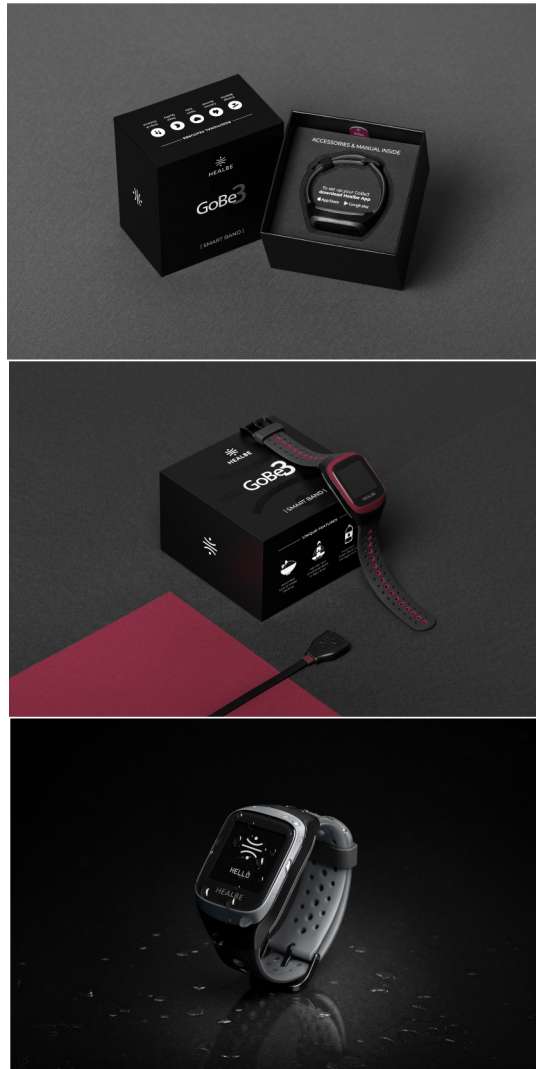

PHOTOS

PHOTO OF THE BAND AND PACKAGING

Photos of the band, the charger, the packaging and the band worn on a wrist

[Download](#)