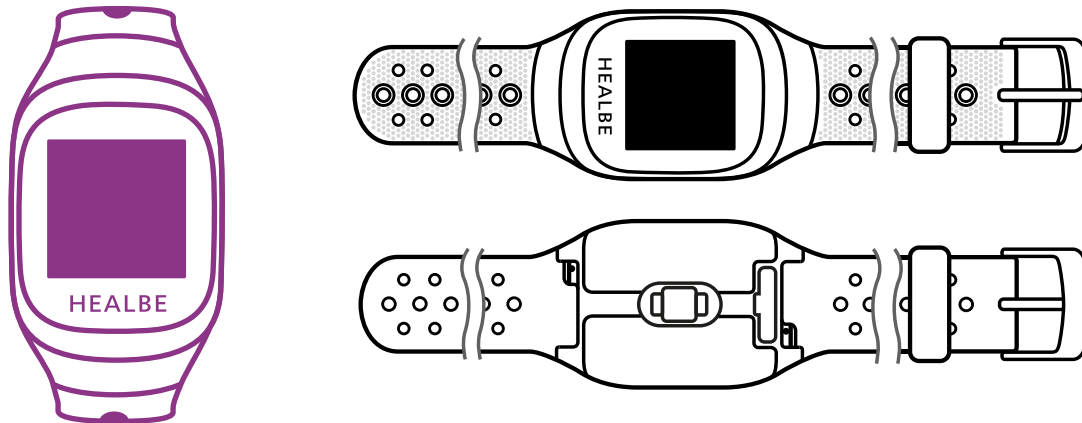

INFOGRAPHICS

Download