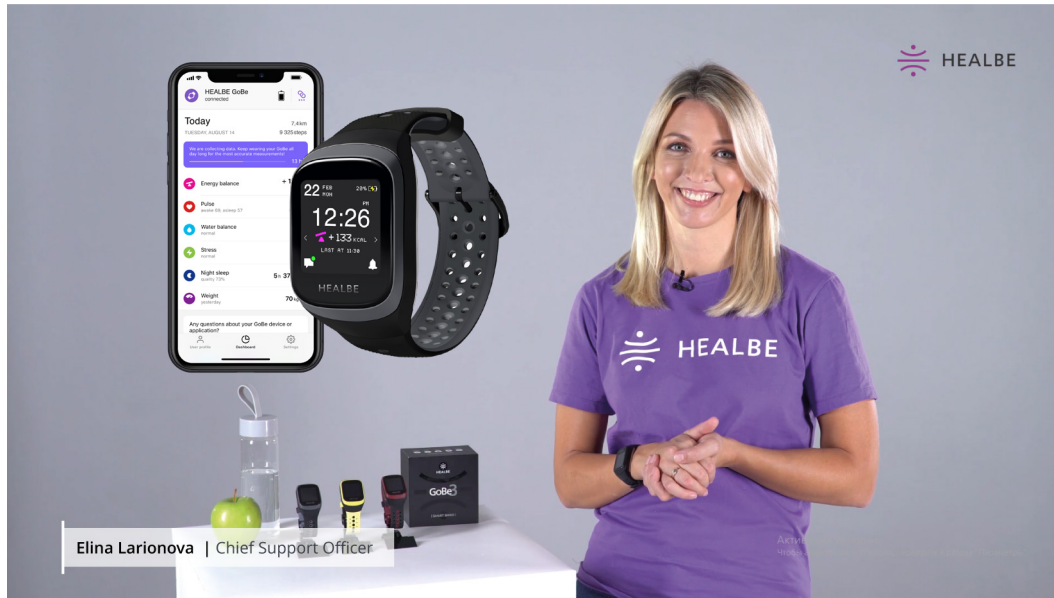

BRANDED VIDEOS