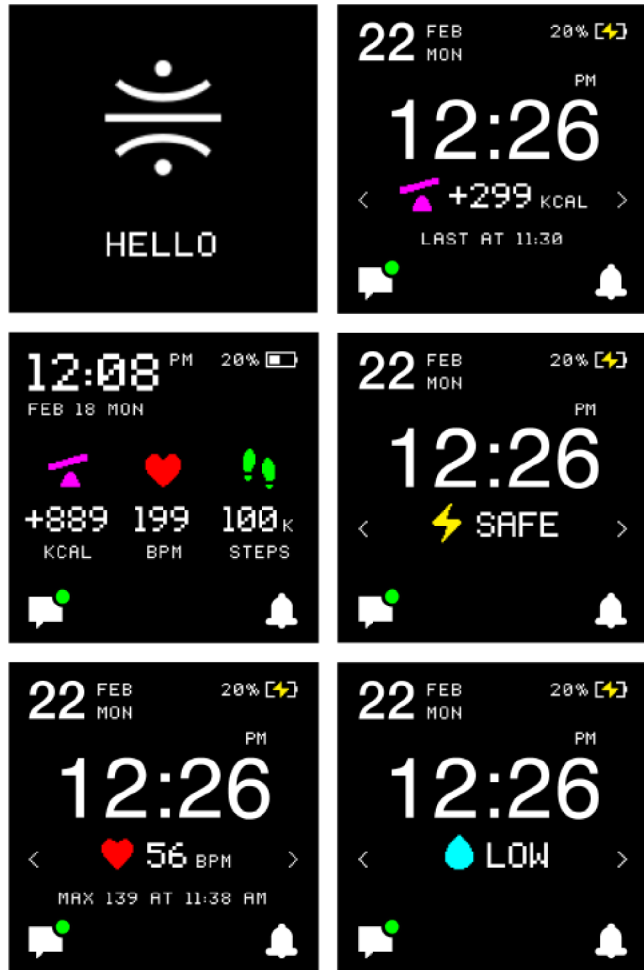

White
Pantone 1C

Green
Pantone 7724C

Red
Pantone 032C

DEVICE RENDERS

Download

Renders are only used in the layouts featuring a screen that is "on".

If there is only one band on the layout, please use the Black / Gray-colored render.

BAND DISPLAYS

[Download](#)

The main band displays are used either in band render mockups or as a separate element to illustrate navigation in the band interface.

APP SCREENS

Download

HEALBE app screenshots are used as a primary part for advertisement communication.

They are used to display readings, GoBe band and HEALBE app interaction and build graphs.

PHOTOS

PHOTO OF THE BAND AND PACKAGING

Photos of the band, the charger, the packaging and the band worn on a wrist