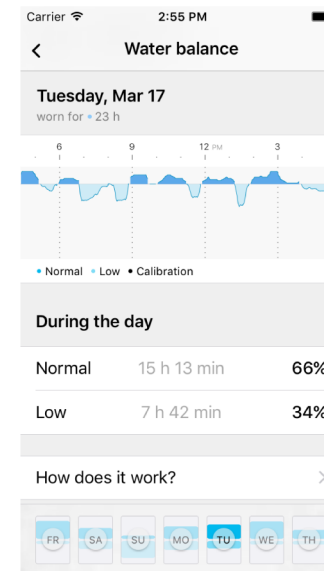

BAND DISPLAYS

[Download](#)

The main band displays are used either in band render mockups or as a separate element to illustrate navigation in the band interface.

APP SCREENS

Download

HEALBE app screenshots are used as a primary part for advertisement communication.

They are used to display readings, GoBe band and HEALBE app interaction and build graphs.

PHOTOS

PHOTO OF THE BAND AND PACKAGING

Photos of the band, the charger, the packaging and the band worn on a wrist