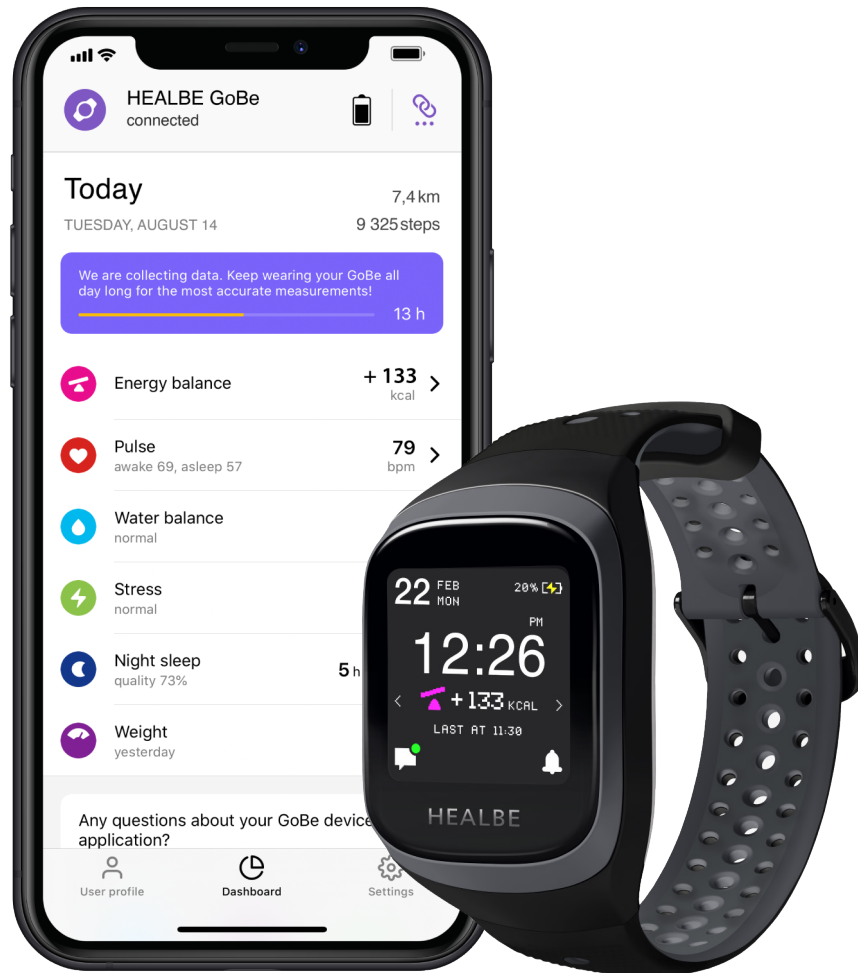

BAND DISPLAYS

[Download](#)

The main band displays are used either in band render mockups or as a separate element to illustrate navigation in the band interface.

APP SCREENS

Download

HEALBE app screenshots are used as a primary part for advertisement communication.

They are used to display readings, GoBe band and HEALBE app interaction and build graphs.

PHOTOS

PHOTO OF THE BAND AND PACKAGING

Photos of the band, the charger, the packaging and the band worn on a wrist