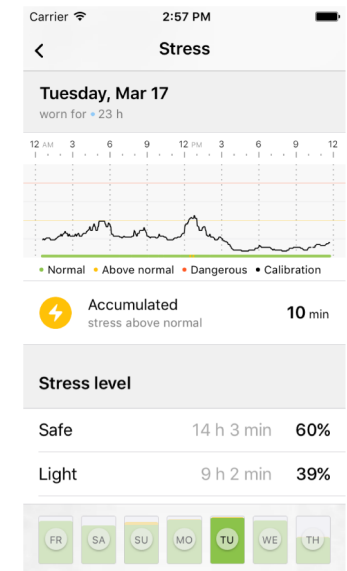

BAND DISPLAYS

[Download](#)

The main band displays are used either in band render mockups or as a separate element to illustrate navigation in the band interface.

APP SCREENS

Download

HEALBE app screenshots are used as a primary part for advertisement communication.

They are used to display readings, GoBe band and HEALBE app interaction and build graphs.

PHOTOS

PHOTO OF THE BAND AND PACKAGING

Photos of the band, the charger, the packaging and the band worn on a wrist